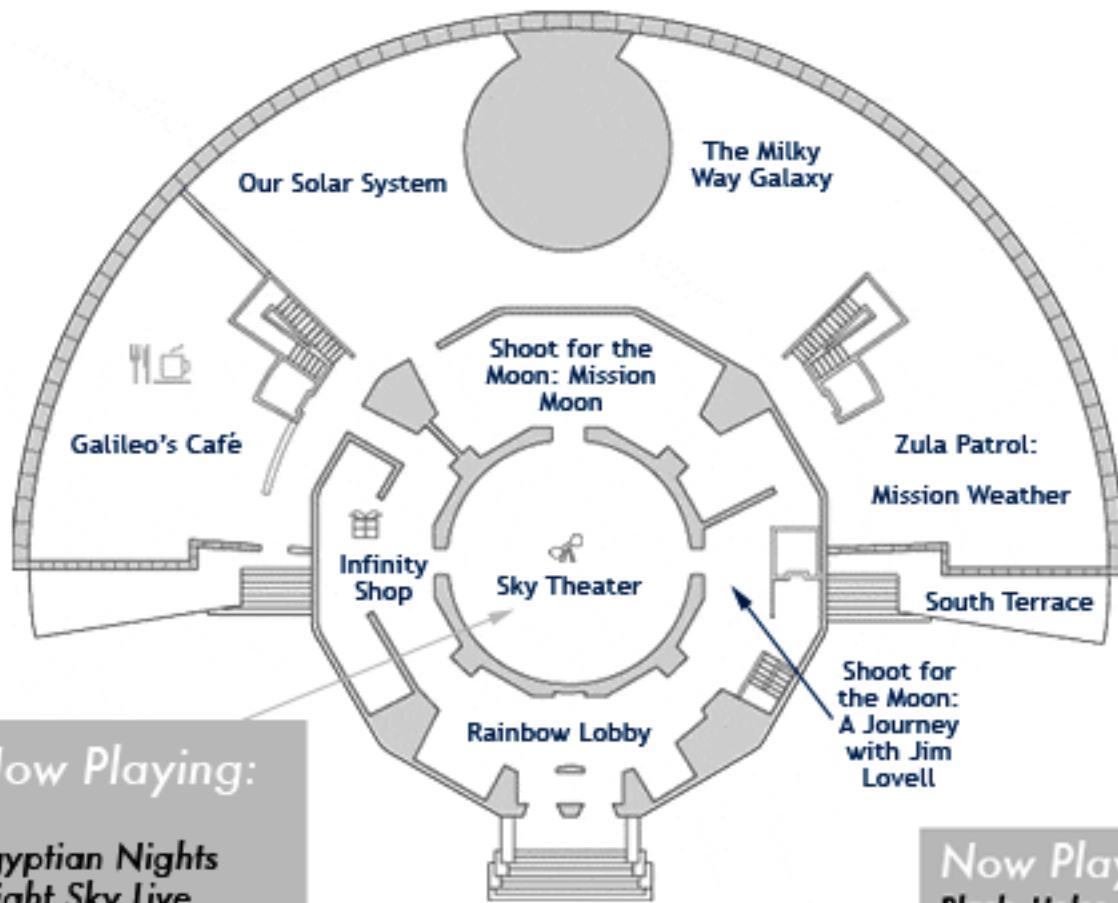

UPPER LEVEL

Now Playing:

Egyptian Nights
Night Sky Live

Now Playing:

Black Holes
TimeSpace
The Zula Patrol

Coming Soon!
MAPS (Fall '07)
Sky's the Limit (Spring '08)

ADLER
PLANETARIUM